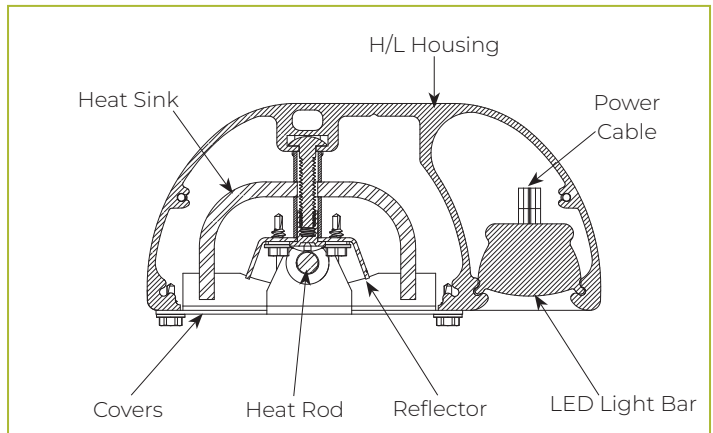

OPTIONAL SWITCH

- Remote Switch
- Indicator Light
- Internal Control

WIRING EXIT POINT OPTIONS

- Top
- Left Side
- Right Side

INFORMATION FOR LED BULB

Temperature	3000K
Average Rated Life (hr):	50,000
Color Rendering Index (CRI)	90
Diodes	50 per foot
Electrical	110-250V
Frequency	50/60Hz
Amp Per Foot @ 100V	0.04
Watts Per Foot	5
Lumens Per Foot	400

705

Stealth Light & Warmer Combo

TABLES SHOWN WITH STANDARD LED LIGHT POWER REQUIREMENTS.

MODEL NUMBER	OA HOUSING	VOLTS (Light)*	FREQ.	AMPS	WATTS
705-120-18	22"-27"	120 (120)	50/60Hz	2.96	357
705-120-24	28"-33"	120 (120)	50/60Hz	4.28	510
705-120-30	34"-39"	120 (120)	50/60Hz	5.60	672
705-120-36	40"-45"	120 (120)	50/60Hz	6.83	815
705-120-42	46"-51"	120 (120)	50/60Hz	8.04	967
705-120-48	52"-57"	120 (120)	50/60Hz	9.37	1120
705-120-54	58"-63"	120 (120)	50/60Hz	10.58	1272
705-120-60	64"-69"	120 (120)	50/60Hz	11.91	1425
705-120-66	70"-75"	120 (120)	50/60Hz	13.2	1587
705-120-72	76"-81"	NOT AVAILABLE IN 120 VOLTS			